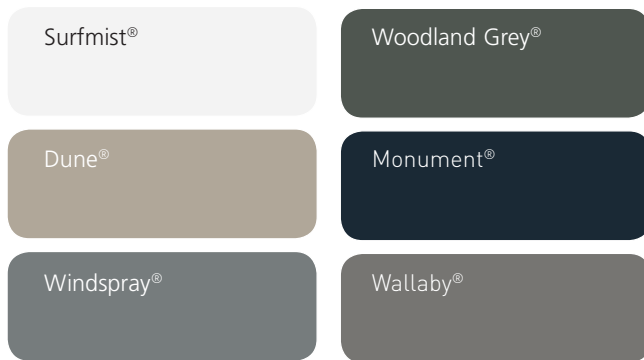

Stramit® Colour Range

Premium finishes

COLORBOND® Ultra Steel

COLORBOND® Stainless Steel

COLORBOND® Metallic Steel

Many colours and finishes are kept in stock for fast manufacture and delivery. However, some colours and finishes require longer lead times and, in some cases, minimum order quantities. Check with your Stramit Building Products representative before ordering.

Note that not all products are available in all finishes.

The COLORBOND® pre-painted steel colours shown in this brochure have been reproduced to represent actual product colours as accurately as possible. However we recommend checking your chosen colour against an actual sample of the product before purchasing as varying light conditions and limitations of the printing process affect colour tones.

Standard colours

COLORBOND® Steel Colour Range