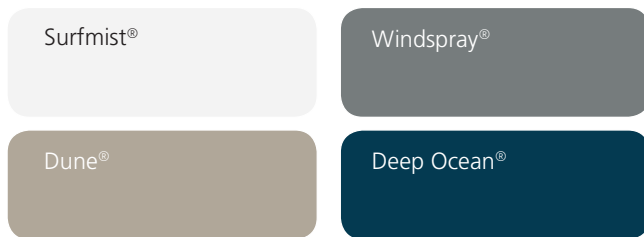

Stramit® Colour Range

Premium finishes

COLORBOND® Ultra Steel

COLORBOND® Stainless Steel

COLORBOND® Metallic Steel

Many colours and finishes are kept in stock for fast manufacture and delivery. However, some colours and finishes require longer lead times and, in some cases, minimum order quantities. Check with your Stramit Building Products representative before ordering.

Note that not all products are available in all finishes.

The COLORBOND® pre-painted steel colours shown in this brochure have been reproduced to represent actual product colours as accurately as possible. However we recommend checking your chosen colour against an actual sample of the product before purchasing as varying light conditions and limitations of the printing process affect colour tones.

Standard colours

COLORBOND® Steel Colour Range